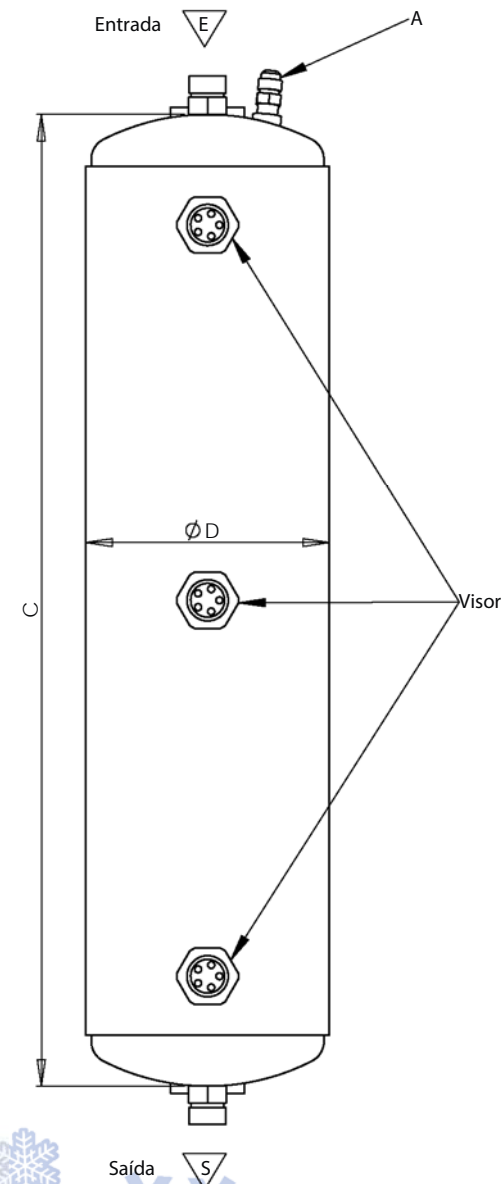

+55 (11) 3611 2770 | +55 (11) 3611 4787
colden@colden.com.br | www.colden.com.br
Rua Antônio Foster, 309 - Vila Socorro
São Paulo - SP - Brasil - Cep 04760-040

colden
refrigeração